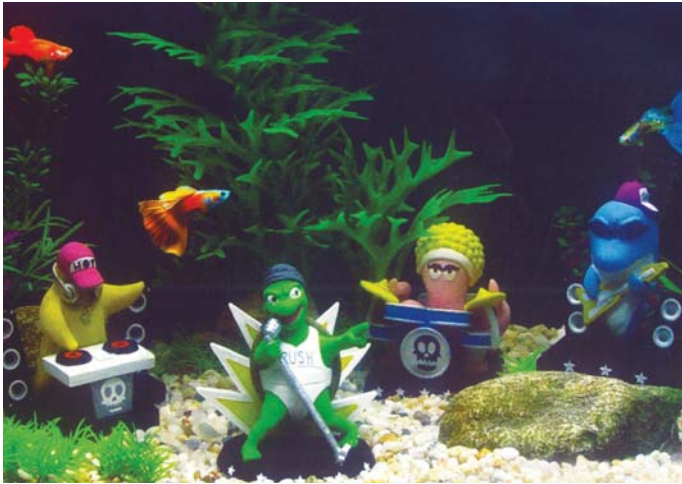

All products on this page qualify for £150 minimum order with FREE delivery.

Lead Singer
Order No 36625 Size 10 x 9 x 11cm

DJ Star
Order No 36627 Size 12 x 7 x 11cm

DEEP OCEAN BAND

Purple Crown
Order No 36639 Size 5 x 5 x 5cm