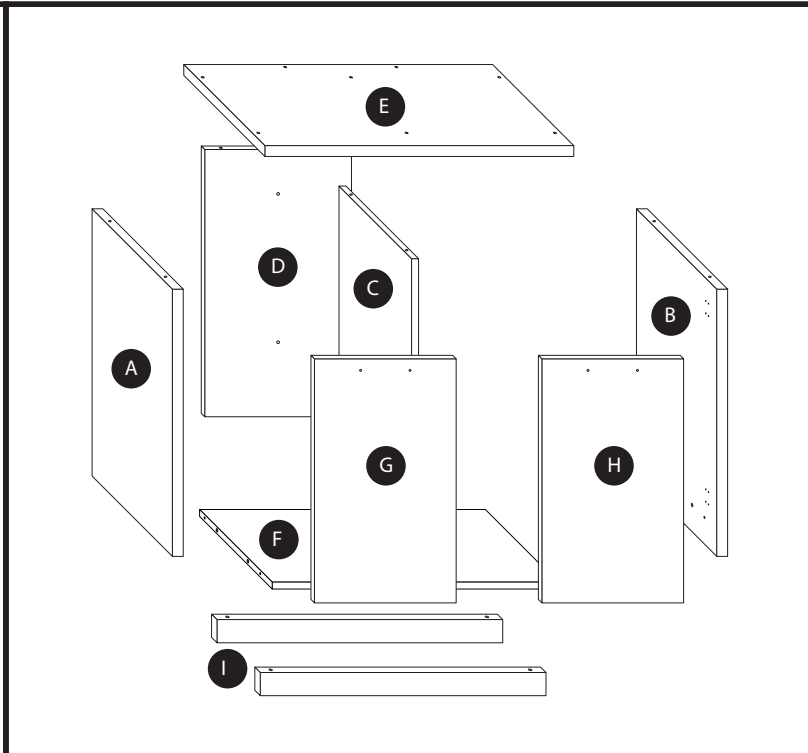

# EuroStyle 80/100 Rectangular

	x1
	P x8
	Q x4
	R x4
	S x4
	T x10
	U x4
	V x24
	W x2
	X x4
	Y x6
	Z x2

Inspiring Excellence in Fish Care!

Manufactured in China.  
Designed in Australia by Aqua One.  
*Aqua One* and *Aqua One Inspiring Excellence in Fish Care!* are registered trademarks or trademarks.