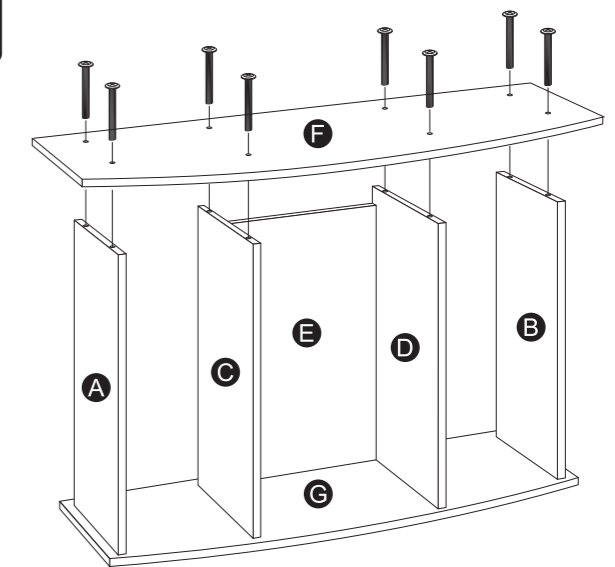

EuroStyle 80/100/120 Bow Front

Aqua One[®]

1

2

3

4

	x20
	x8
	x8
	x2
	x12
	x1
	x2

5