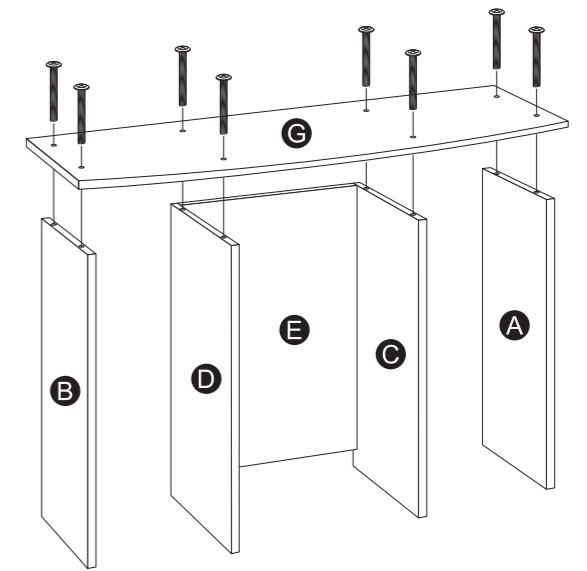

EuroStyle 80/100/120 Bow Front

Aqua One[®]

1

2

3

4

	x20
	x8
	x8
	x2
	x12
	x1
	x2

5