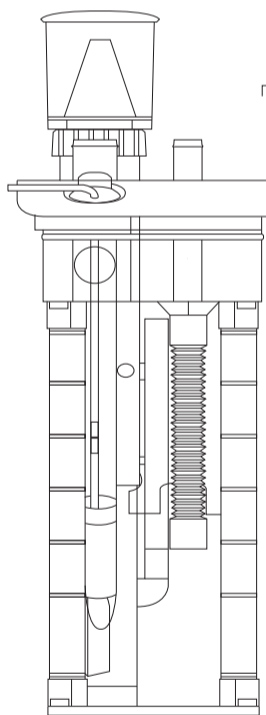

Overflow Box

Priming Chamber

Water Level Adjuster
Screw Adjuster

* Hose Clamps

Outlet Hose

Inlet Hose

Media Access Lid

Drip Tray

Protein Skimmer Height Adjuster

Power Cord Cutout

Wool
(x 3)

Activated Carbon Pad
Diffuser

1

Power Head /
Protein Skimmer
Housing

Bio Balls

2

Activated Carbon Pillow

CeramiSub

3

Power Head

Check Valve

Air Control Valve

Protein Skimmer
Air Pump

Blue Adapter

Filter Box

Inlet / Outlet