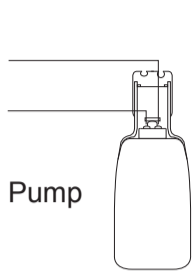

Exploded View

Silencer

V - Joint

Water Bridge

Adjusting Screws

Out

In

Priming Pump

Overflow Box

Priming Chamber

Water Level Adjuster
Screw Adjuster

* Hose Clamps

Outlet Hose

Inlet Hose

Media Access Lid

Drip Tray

Protein Skimmer Height Adjuster

Power Cord Cutout

Wool
(x 3)

Activated Carbon Pad
Diffuser

1

Power Head /
Protein Skimmer
Housing

Bio Balls

2

Activated Carbon Pillow

CeramiSub

3

Power Head

Check Valve

Air Control Valve

Protein Skimmer
Air Pump

Blue Adapter