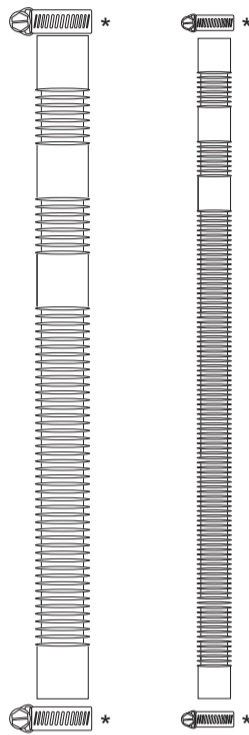

Exploded View

Silencer

V - Joint

Water Bridge

Adjusting Screws

Out

In

Priming Pump

Overflow Box

Priming Chamber

Water Level Adjuster
Screw Adjuster

* Hose Clamps

Outlet Hose

Inlet Hose

Media Access Lid

Drip Tray

Protein Skimmer Height Adjuster

Power Cord Cutout

Wool
(x 3)

Activated Carbon Pad
Diffuser

1

Power Head /
Protein Skimmer
Housing

Bio Balls

2

Activated Carbon Pillow

CeramiSub

3

Power Head

Check Valve

Air Control Valve

Protein Skimmer
Air Pump

Blue Adapter