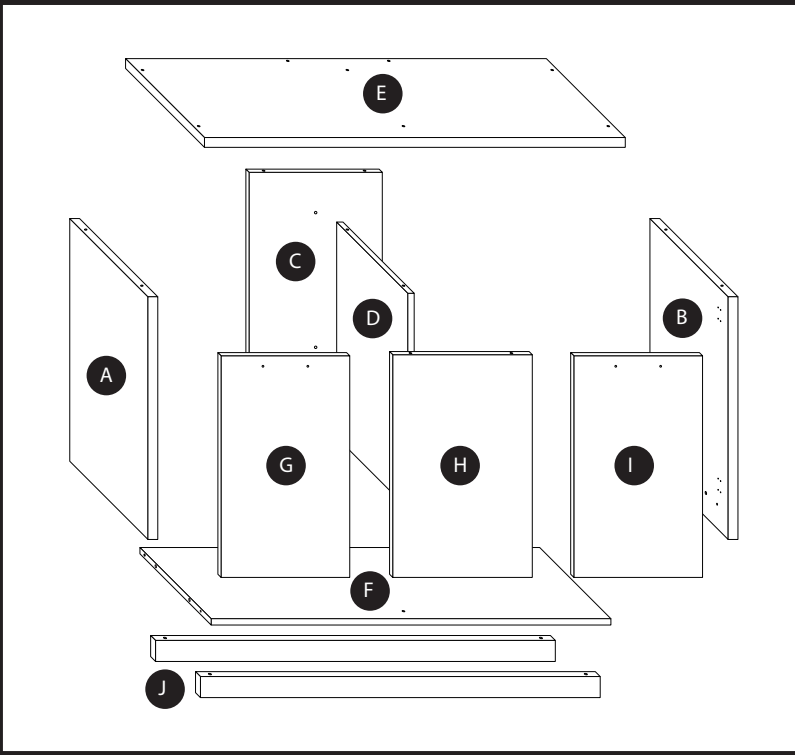

EuroStyle 120 Rectangular

	x1
	P x8
	Q x4
	R x8
	S x8
	T x10
	U x4
	V x24
	W x2
	X x4
	Y x6
	Z x2

Inspiring Excellence in Fish Care!

Manufactured in China.
 Designed in Australia by Aqua One.
 Aqua One and Aqua One Inspiring Excellence in Fish Care! are registered trademarks or trademarks.