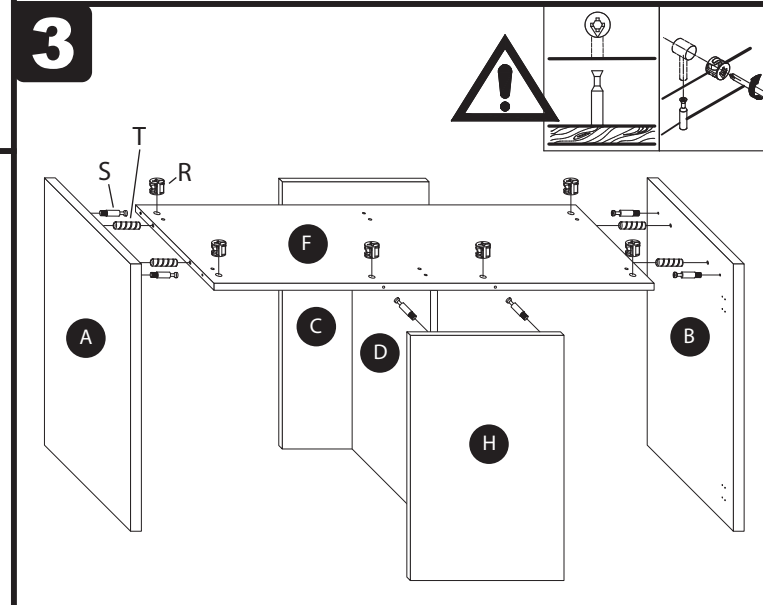

EuroStyle 120 Rectangular

	x1
	P x8
	Q x4
	R x8
	S x8
	T x10
	U x4
	V x24
	W x2
	X x4
	Y x6
	Z x2

Inspiring Excellence in Fish Care!

Manufactured in China.
 Designed in Australia by Aqua One.
 Aqua One and Aqua One Inspiring Excellence in Fish Care! are registered trademarks or trademarks.