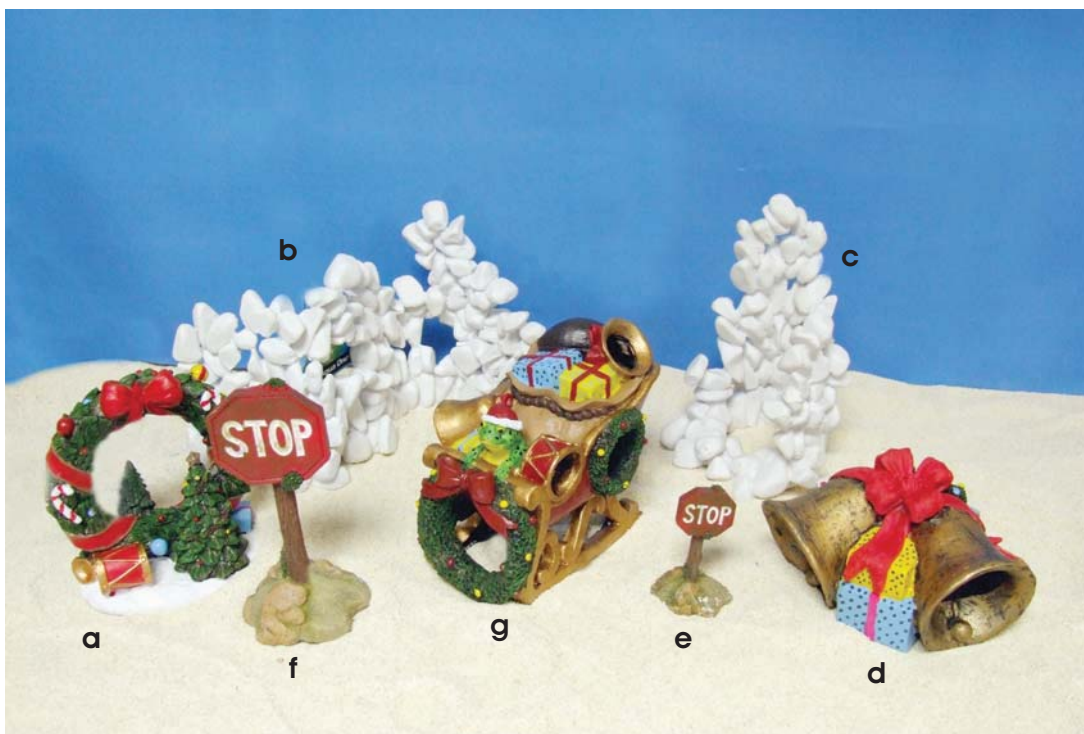

Order No 28139 Dimensions 7 x 7 x 18cm

d - Violin

Order No 36492 Size 18 x 10 x 8.5cm

e - Classical Clock

Order No 36493 Size 12.5 x 9.5 x 13cm

f - Potted Amazon Sword

Order No 28160 Dimensions 3 x 3 x 13cm

Winter Wonderland

a - Christmas Wreath

Order No 36592 Size 13.5 x 9 x 14.5cm

b - White pebble formation

Order No 36281 Size 26.5 x 11 x 16.5cm

c - White pebble formation

Order No 36282 Size 12.5 x 12.5 x 18.5cm