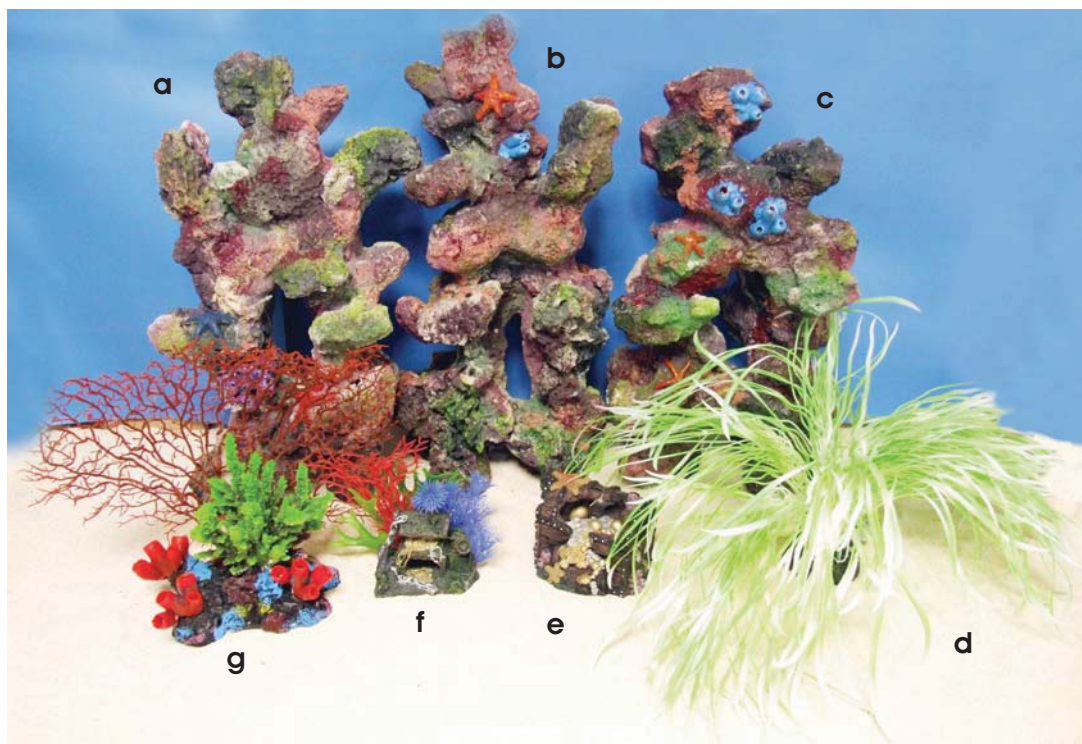

Coral backgrounds

a - Coral Background Rock

Order No 36376   Size 23 x 16 x 44cm

b - Coral Background Rock

Order No 36374   Size 23 x 16 x 37cm

c - Coral Background Rock

Order No 36375   Size 23 x 17 x 43cm

d - Plastic Plant Green Bush

Order No 28156G   Dimensions 34 x 30cm

e - Ruined Chest with Star Fish Small

Order No 29053   Size 11.5 x 8 x 8cm

f - Plastic Plant Chest

Order No 28149   Dimensions 9 x 8 x 17cm

g - Fan Copi Coral

Order No 36377   Size 26 x 18 x 22cm