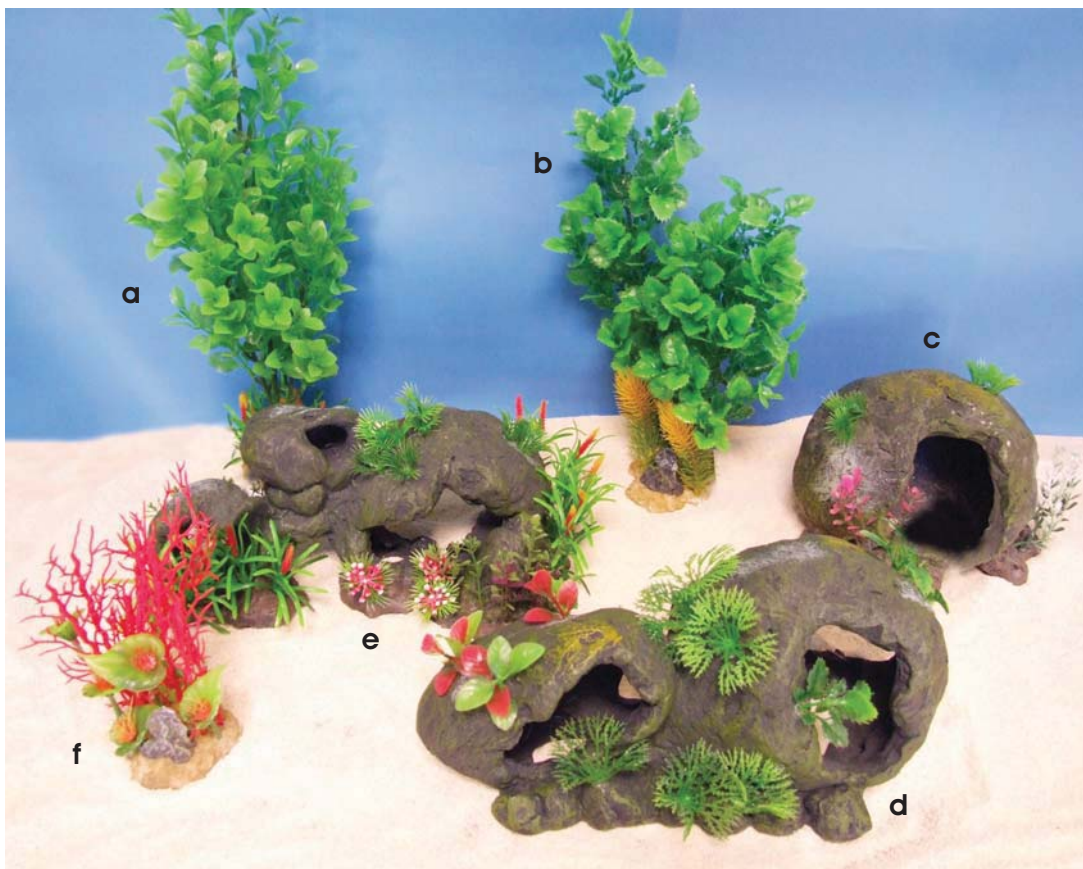

Underwater hideaways

a - Ludwigia Green on Rock

Order No 28151   Dimensions 25 x 14 x 39cm

b - Hygrophila on Rock

Order No 28155   Dimensions 22 x 21 x 37cm

c - Rock Cave Hideaway with Plants

Order No 30334   Dimensions 22 x 17 x 15cm

d - Twin Cave Hideaway with Plants

Order No 36369   Dimensions 31 x 16 x 12cm

e - Hideaway with Red Hot Pokers

Order No 36368   Dimensions 36 x 19 x 14cm

f - Red Seaweed and Lilly on Rock Base

Order No 28133   Dimensions 8 x 15 x 7cm