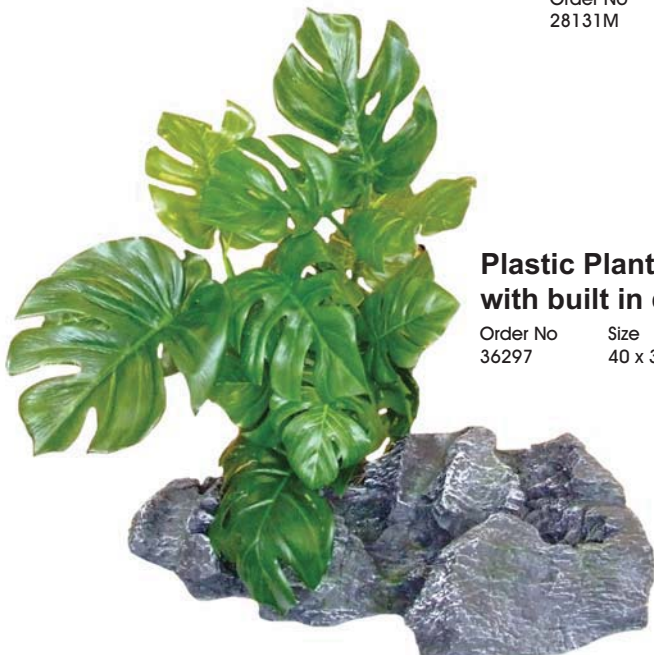

Plastic Plant and Rock with built in drinking bowl

Order No	Size
36297	40 x 31 x 12cm