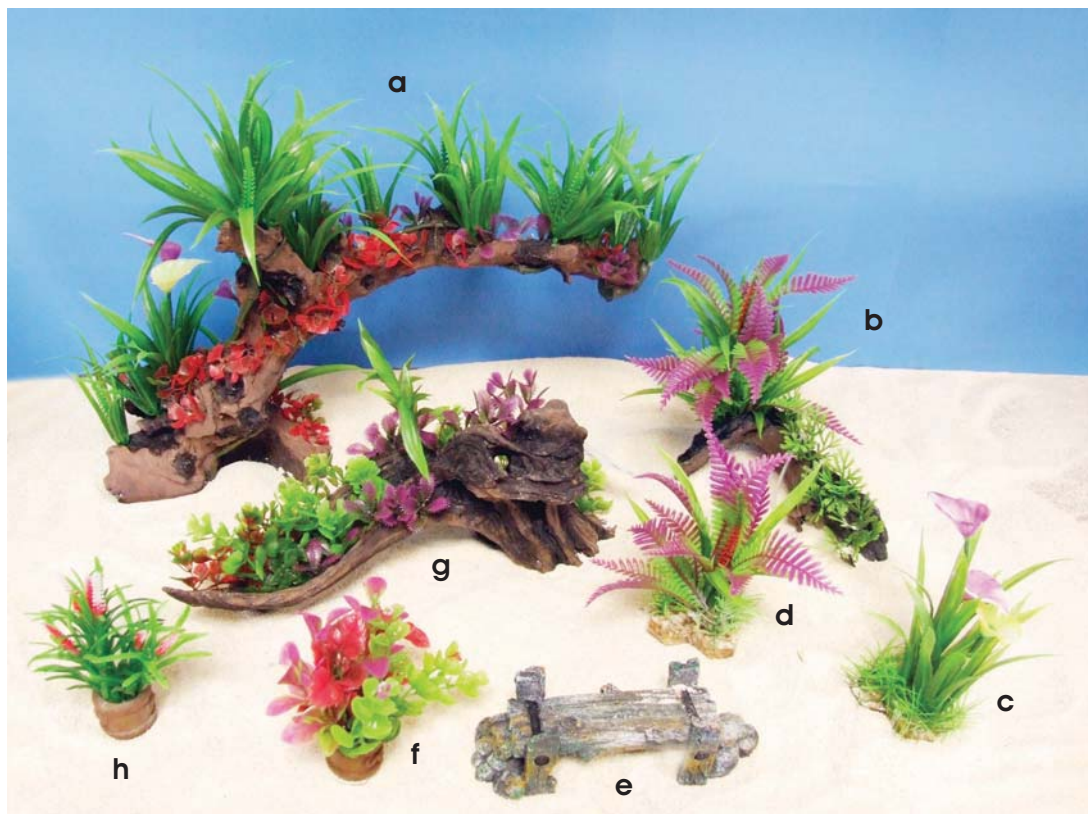

Planted paradise

a - Mixed Plants on Drift Wood Large

Order No 36480   Dimensions 40 x 14 x 30cm

b - Purple Fern on Wood

Order No 36482   Dimensions 19 x 12 x 16cm

c - Purple Lilly on Gravel Base

Order No 36475   Dimensions 6 x 6 x 13cm

d - Purple Fern on Gravel Base

Order No 36474   Dimensions 6 x 6 x 10.5cm

e - Wooden Footbridge

Order No 36365   Size 16 x 6 x 5cm

f - Potted Hygrophila

Order No 28158   Size 12 x 10 x 13cm

g - Mixed Plants on Drift Wood Small

Order No 36481   Dimensions 31 x 8 x 17cm

h - Potted Red Hot Poker

Order No 28159   Size 12 x 10 x 13cm