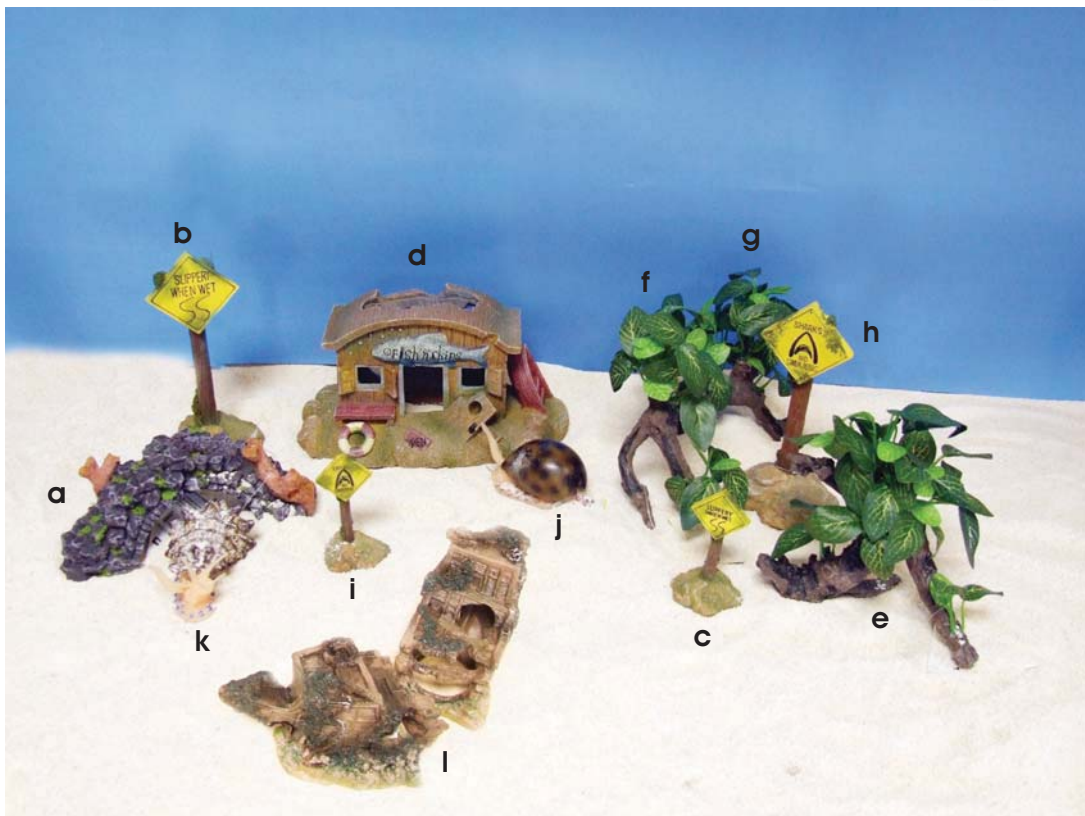

Slippery suckers

a - Stone Bridge

Order No	Size
36364	18 x 7 x 7cm

b/c - Sign Slippery when wet

Order No	Size
36572L	7.6 x 6.5 x 16.2cm
36572S	5 x 4 x 8cm

d - Fish & Chip Shop

Order No	Size
36575S	24 x 10 x 12cm

e - Ivy on Log Large

Order No	Dimensions
36477	13 x 9 x 14cm

f - Ivy on Log Medium

Order No	Dimensions
36478	7.5 x 7 x 13cm

g - Ivy on Log Small

Order No	Dimensions
36479	10 x 8 x 14cm

h/i - Sign Sharks no swimming

Order No	Dimensions
36573L	9 x 8 x 16cm
36573S	5 x 4 x 8cm

j/k - Snail

Order No	Size
36503	9.5 x 4.5 x 4.7cm
36502	8.5 x 6 x 5.6cm

l - Shipwreck

Order No	Size
29041	25 x 12.5cm (S)

Sticks to the aquarium sides