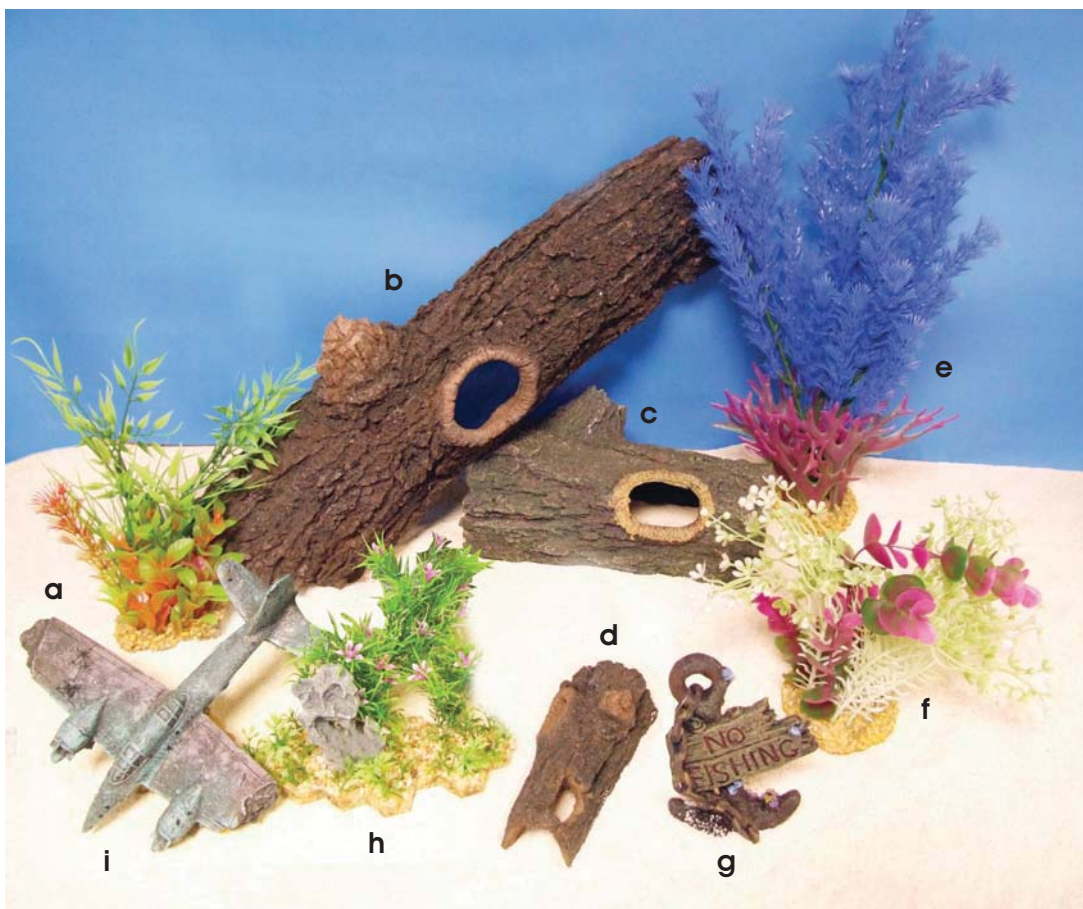

Order No 28132 Dimensions 16 x 14 x 20cm

g - Variegated Ivy with Fern

Order No 28138 Dimensions 28 x 13 x 20cm

h - Cave, Barrel with Plant

Order No 36486 Size 17.5 x 9.5 x 7cm

Logged on

a - Green Helzine on Gravel Base

Order No 28141 Dimensions 7 x 7 x 18cm

b/c/d - Logs with holes

Order No Size
 30220L 62 x 16 x 14cm (L)
 30220M 46 x 13 x 12cm (M)
 30220 15.5 x 8cm (S)

e - Blue Millfoil

Order No 28150 Dimensions 18 x 14 x 40cm